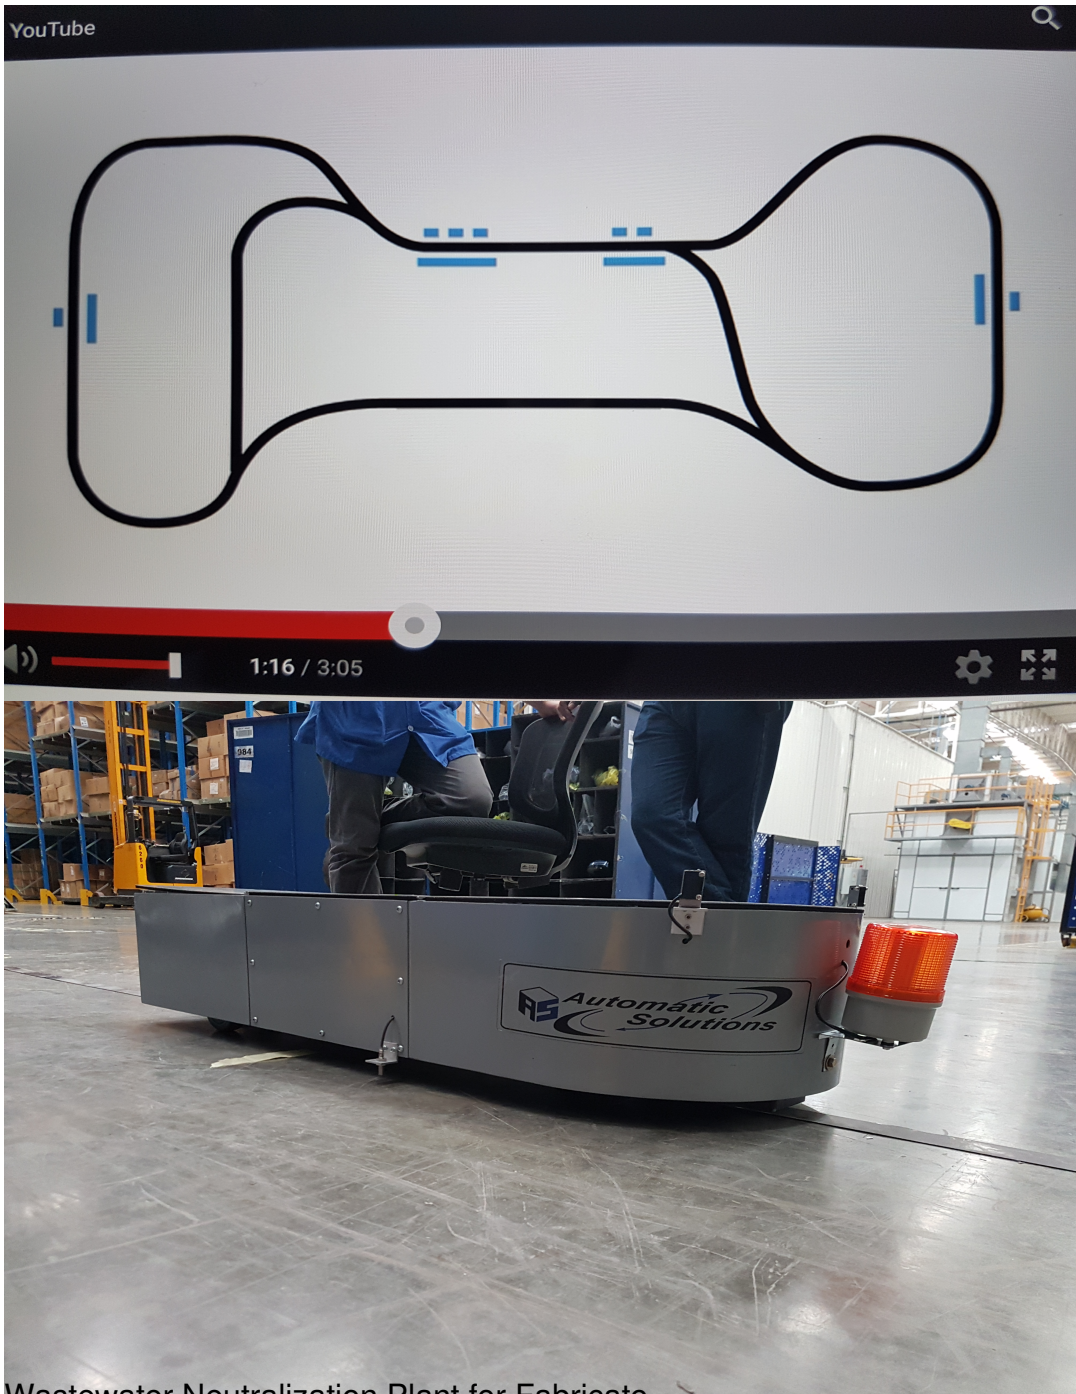

AGV Free Trade Zone Cartagena

Wastewater Neutralization Plant for Fabricato

At the end of the production line, a machine vision camera has been implemented to read the

With some dedicated programming, and continuous lighting adjustments, we can

The solution consists of software developed in Java that works with the camera, starting

Sticker normally. was also created to directly print the code read by the camera onto a Zebra

FIGURE 1 The Zebra Z4Mplus printer is used to print labels for the Blanco Artica. The printer is integrated with the Blanco Artica and is used to print labels for the Blanco Artica.