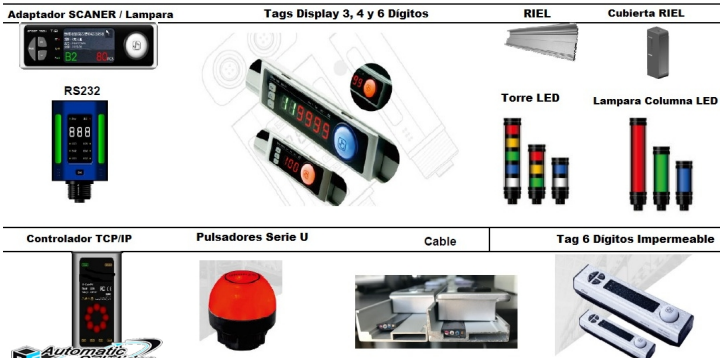

AGV Free Trade Zone Cartagena

Wastewater Neutralization Plant for Fabricato

At the end of the production line, a machine vision camera has been implemented to read the

With some dedicated programming, and continuous lighting adjustments, we can

The solution consists of software developed in Java that works with the camera, starting

Sticker normally. was also created to directly print the code read by the camera onto a Zebra

FIGURE 1 The Zebra Z4Mplus printer is used to print labels for the Blanco Artica. The printer is integrated with the Blanco Artica and is used to print labels for the Blanco Artica.